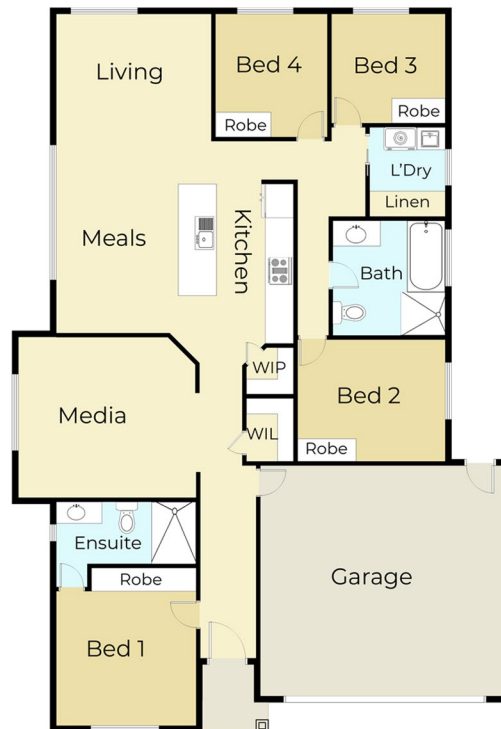

## Tahmoor

**SETTLERS RISE**  
TAHMOOR  
*The place to settle*

Full turn key package

SAY HELLO TO NEW BEGINNINGS

EXPLORE OUR HOUSE TO HOME INCLUSIONS AND DISCOVER THE SAMARO DIFFERENCE

THE SAMARO INCLUSIONS TO DIFFERENCE

### Home Features

- 4 bedrooms
- 2 bathrooms
- Open plan living
- Separate media room
- Walk in pantry and linen
- Built in wardrobes to all bedrooms
- Fully fitted out laundry
- Double garage
- House to home inclusions