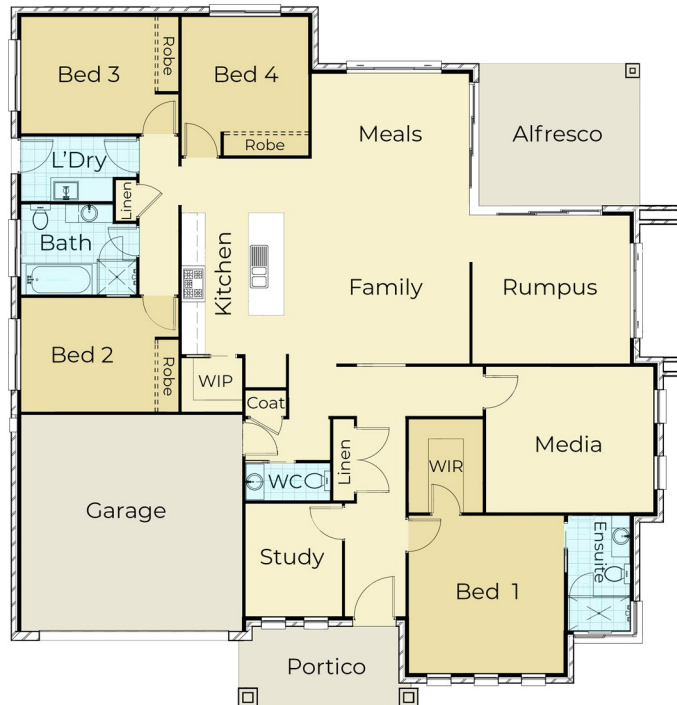

Lot 40 Settlers Rise

Tahmoor

SETTLERS RISE
TAHMOOR
The place to settle

Full turn key package

SAY HELLO TO NEW BEGINNINGS

EXPLORE OUR HOUSE TO HOME INCLUSIONS AND DISCOVER THE SAMARO DIFFERENCE

THE SAVINGS INCLUDES 10% OFF OFFER PRICE

House to home

Price: \$769,000

4 2 2 703m²

- Home Features
- 4 bedroom home + study
 - Open plan living
 - Separate media room
 - Rumpus room
 - Large walk in pantry
 - Built in wardrobes to all bedrooms
 - Fully fitted out laundry
 - Undercover alfresco area
 - House to home inclusions